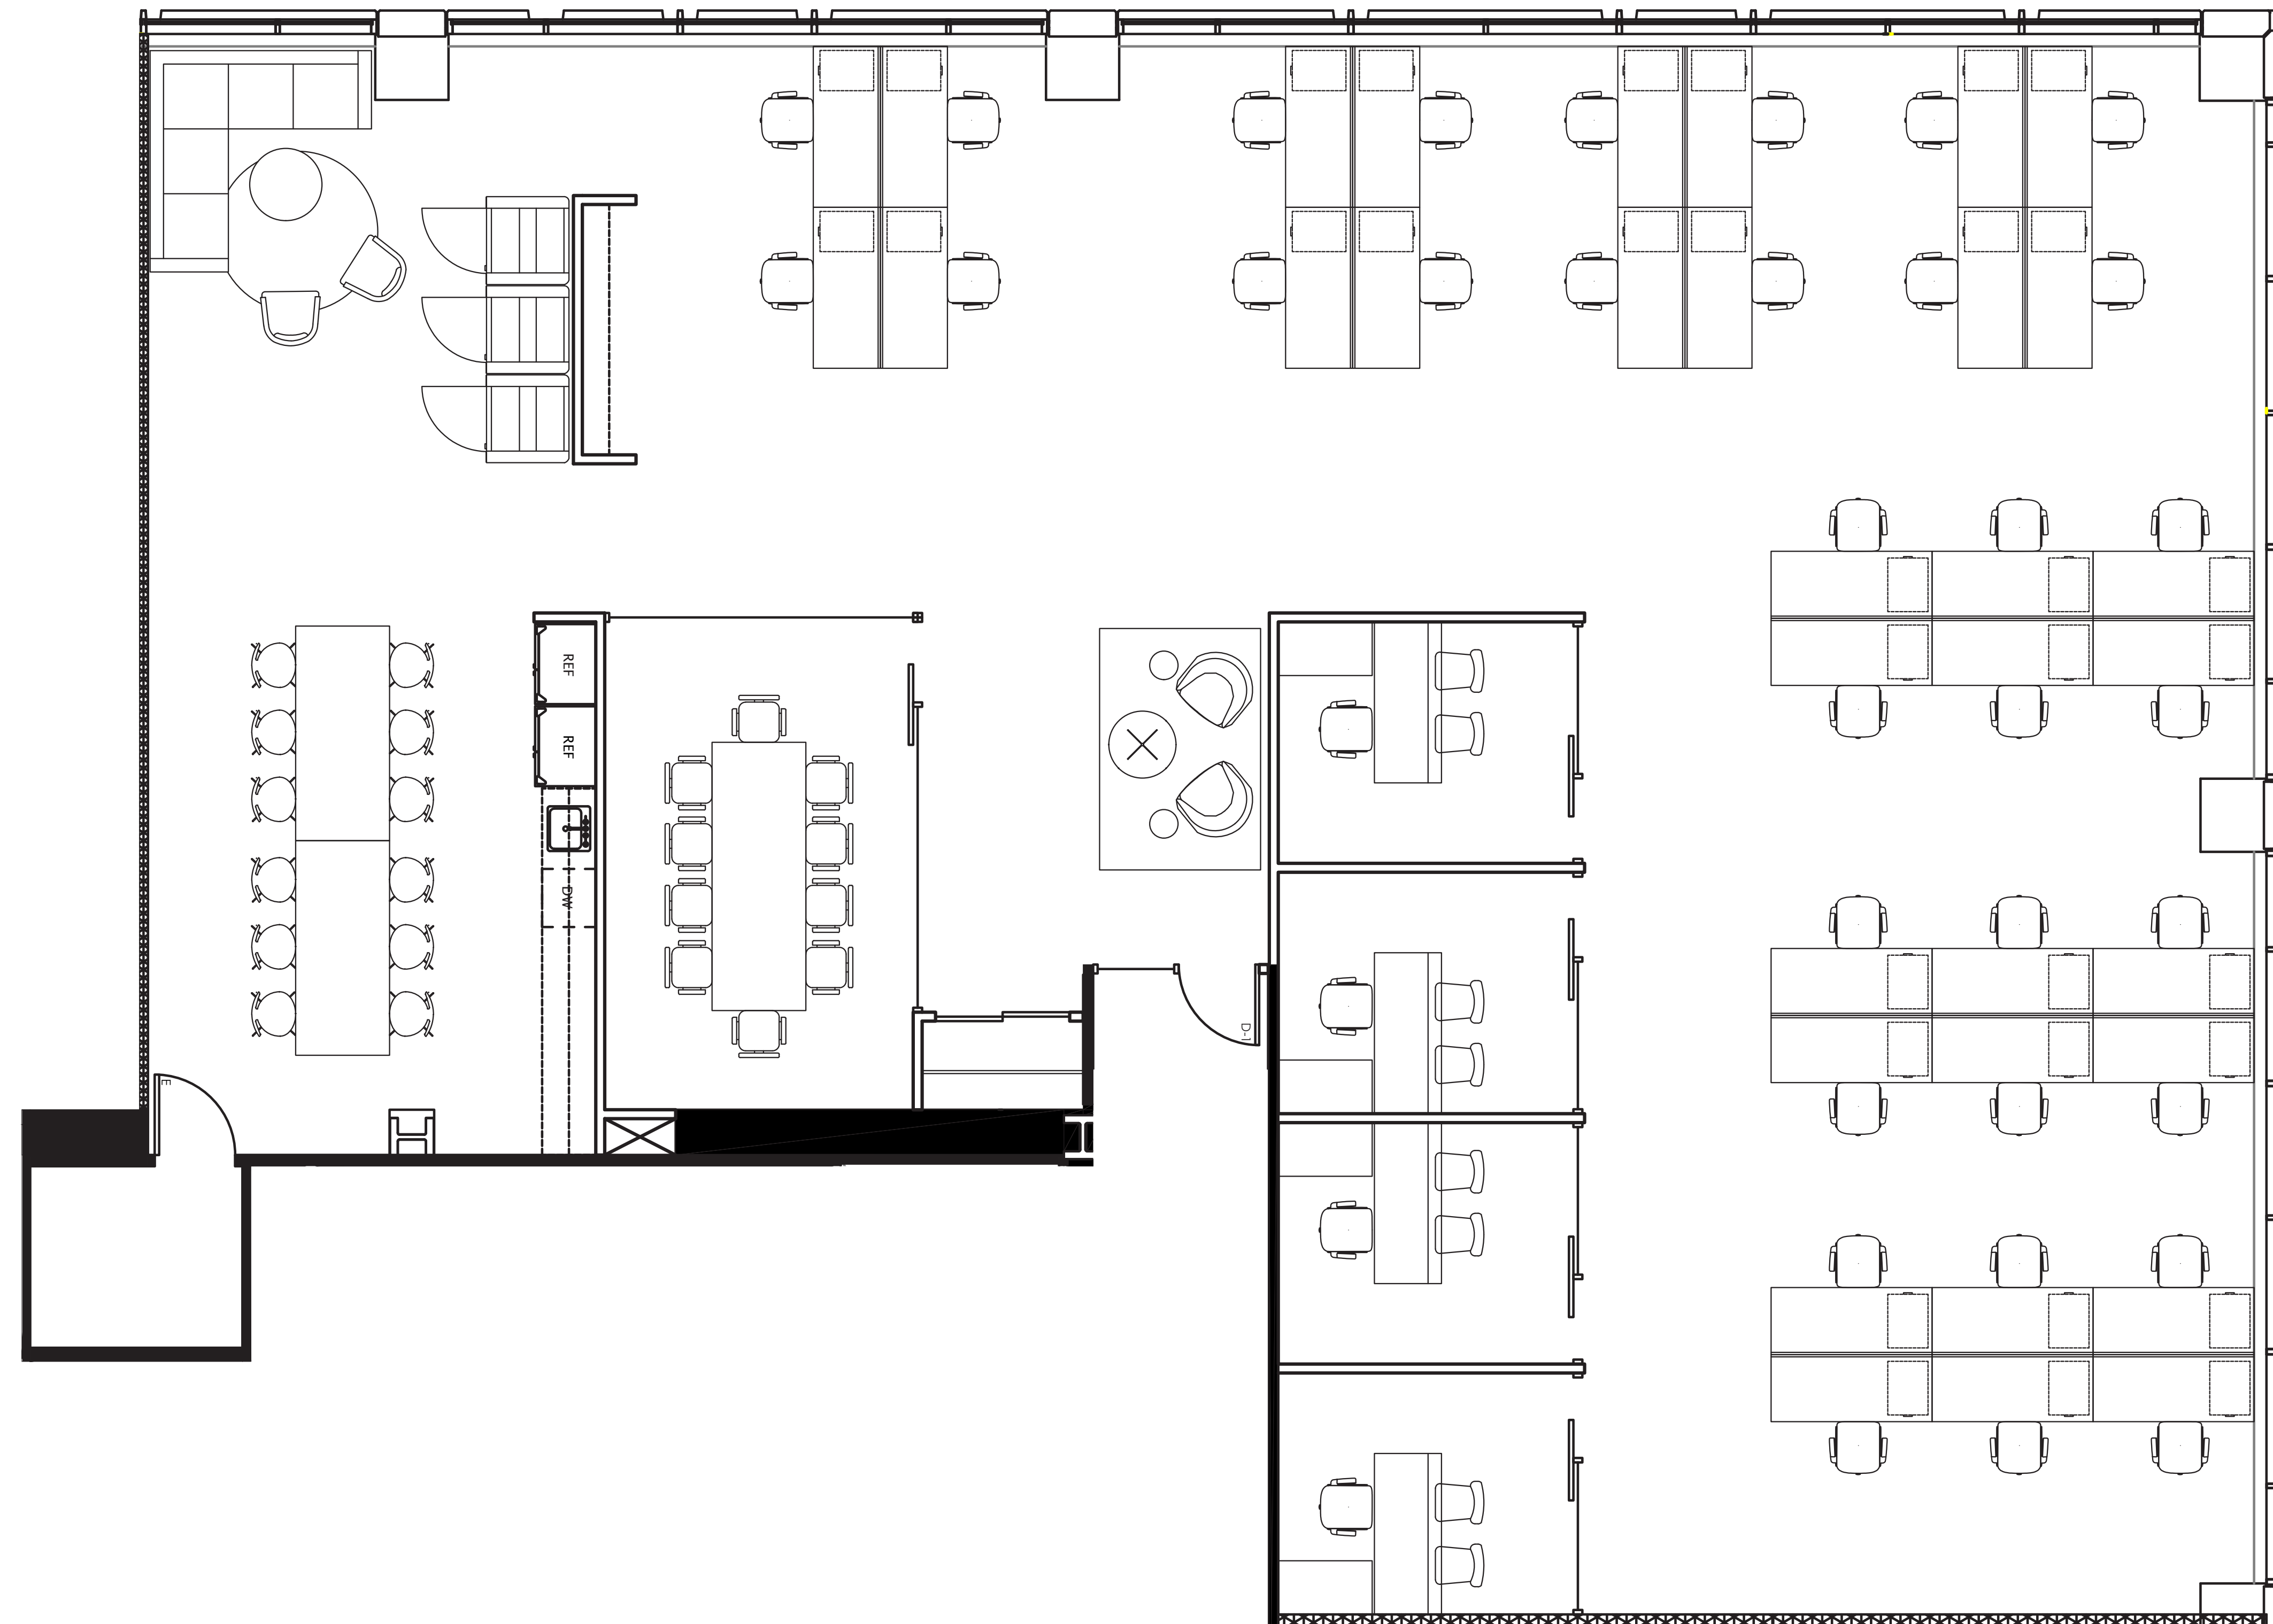

AS-BUILT CONFIGURATION

OFFICES.....	4
RECEPTION.....	1
CONFERENCE ROOMS.....	1
KITCHEN.....	1
OPEN WORK AREA.....	+/-34

Not to scale, furniture and appliances not included

KEY PLAN

W VAN BUREN ST.

CLINTON ST.