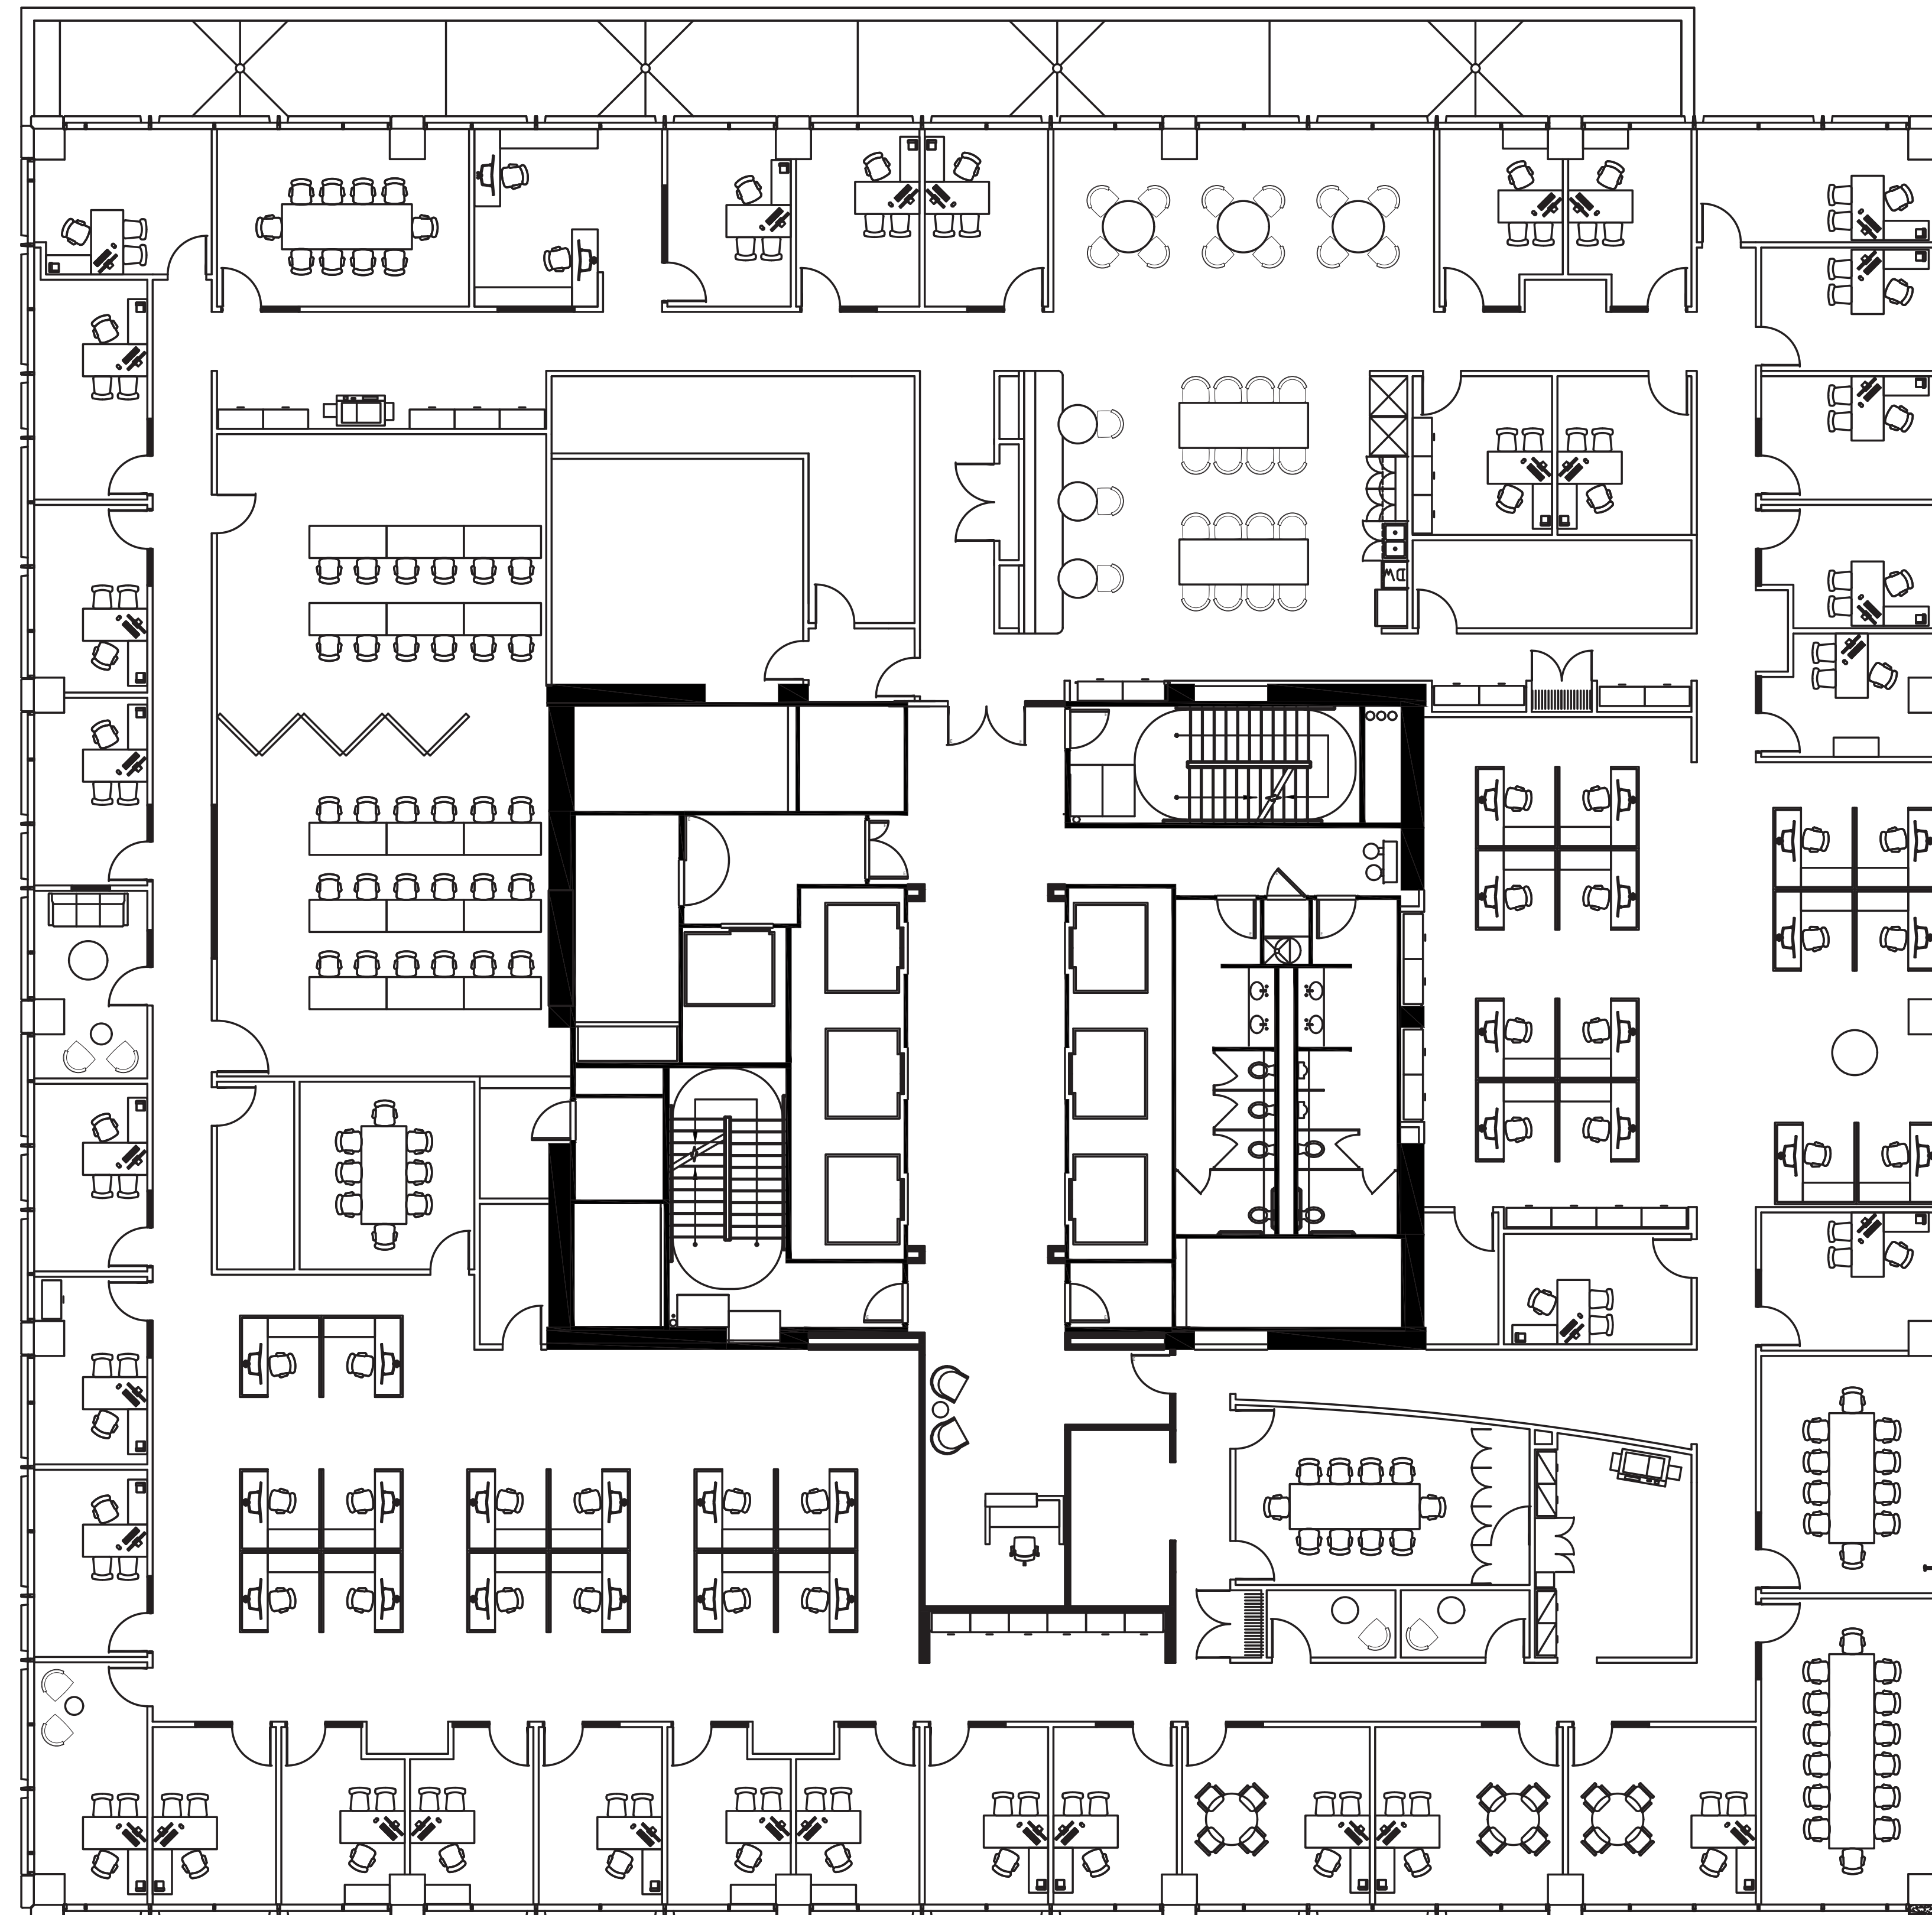

AS-BUILT CONFIGURATION

OFFICES.....	33
RECEPTION.....	1
CONFERENCE ROOMS.....	6
KITCHEN.....	1
OPEN WORK AREA.....	+/-28

Not to scale, furniture and appliances not included

KEY PLAN

S CLINTON ST

W VAN BUREN